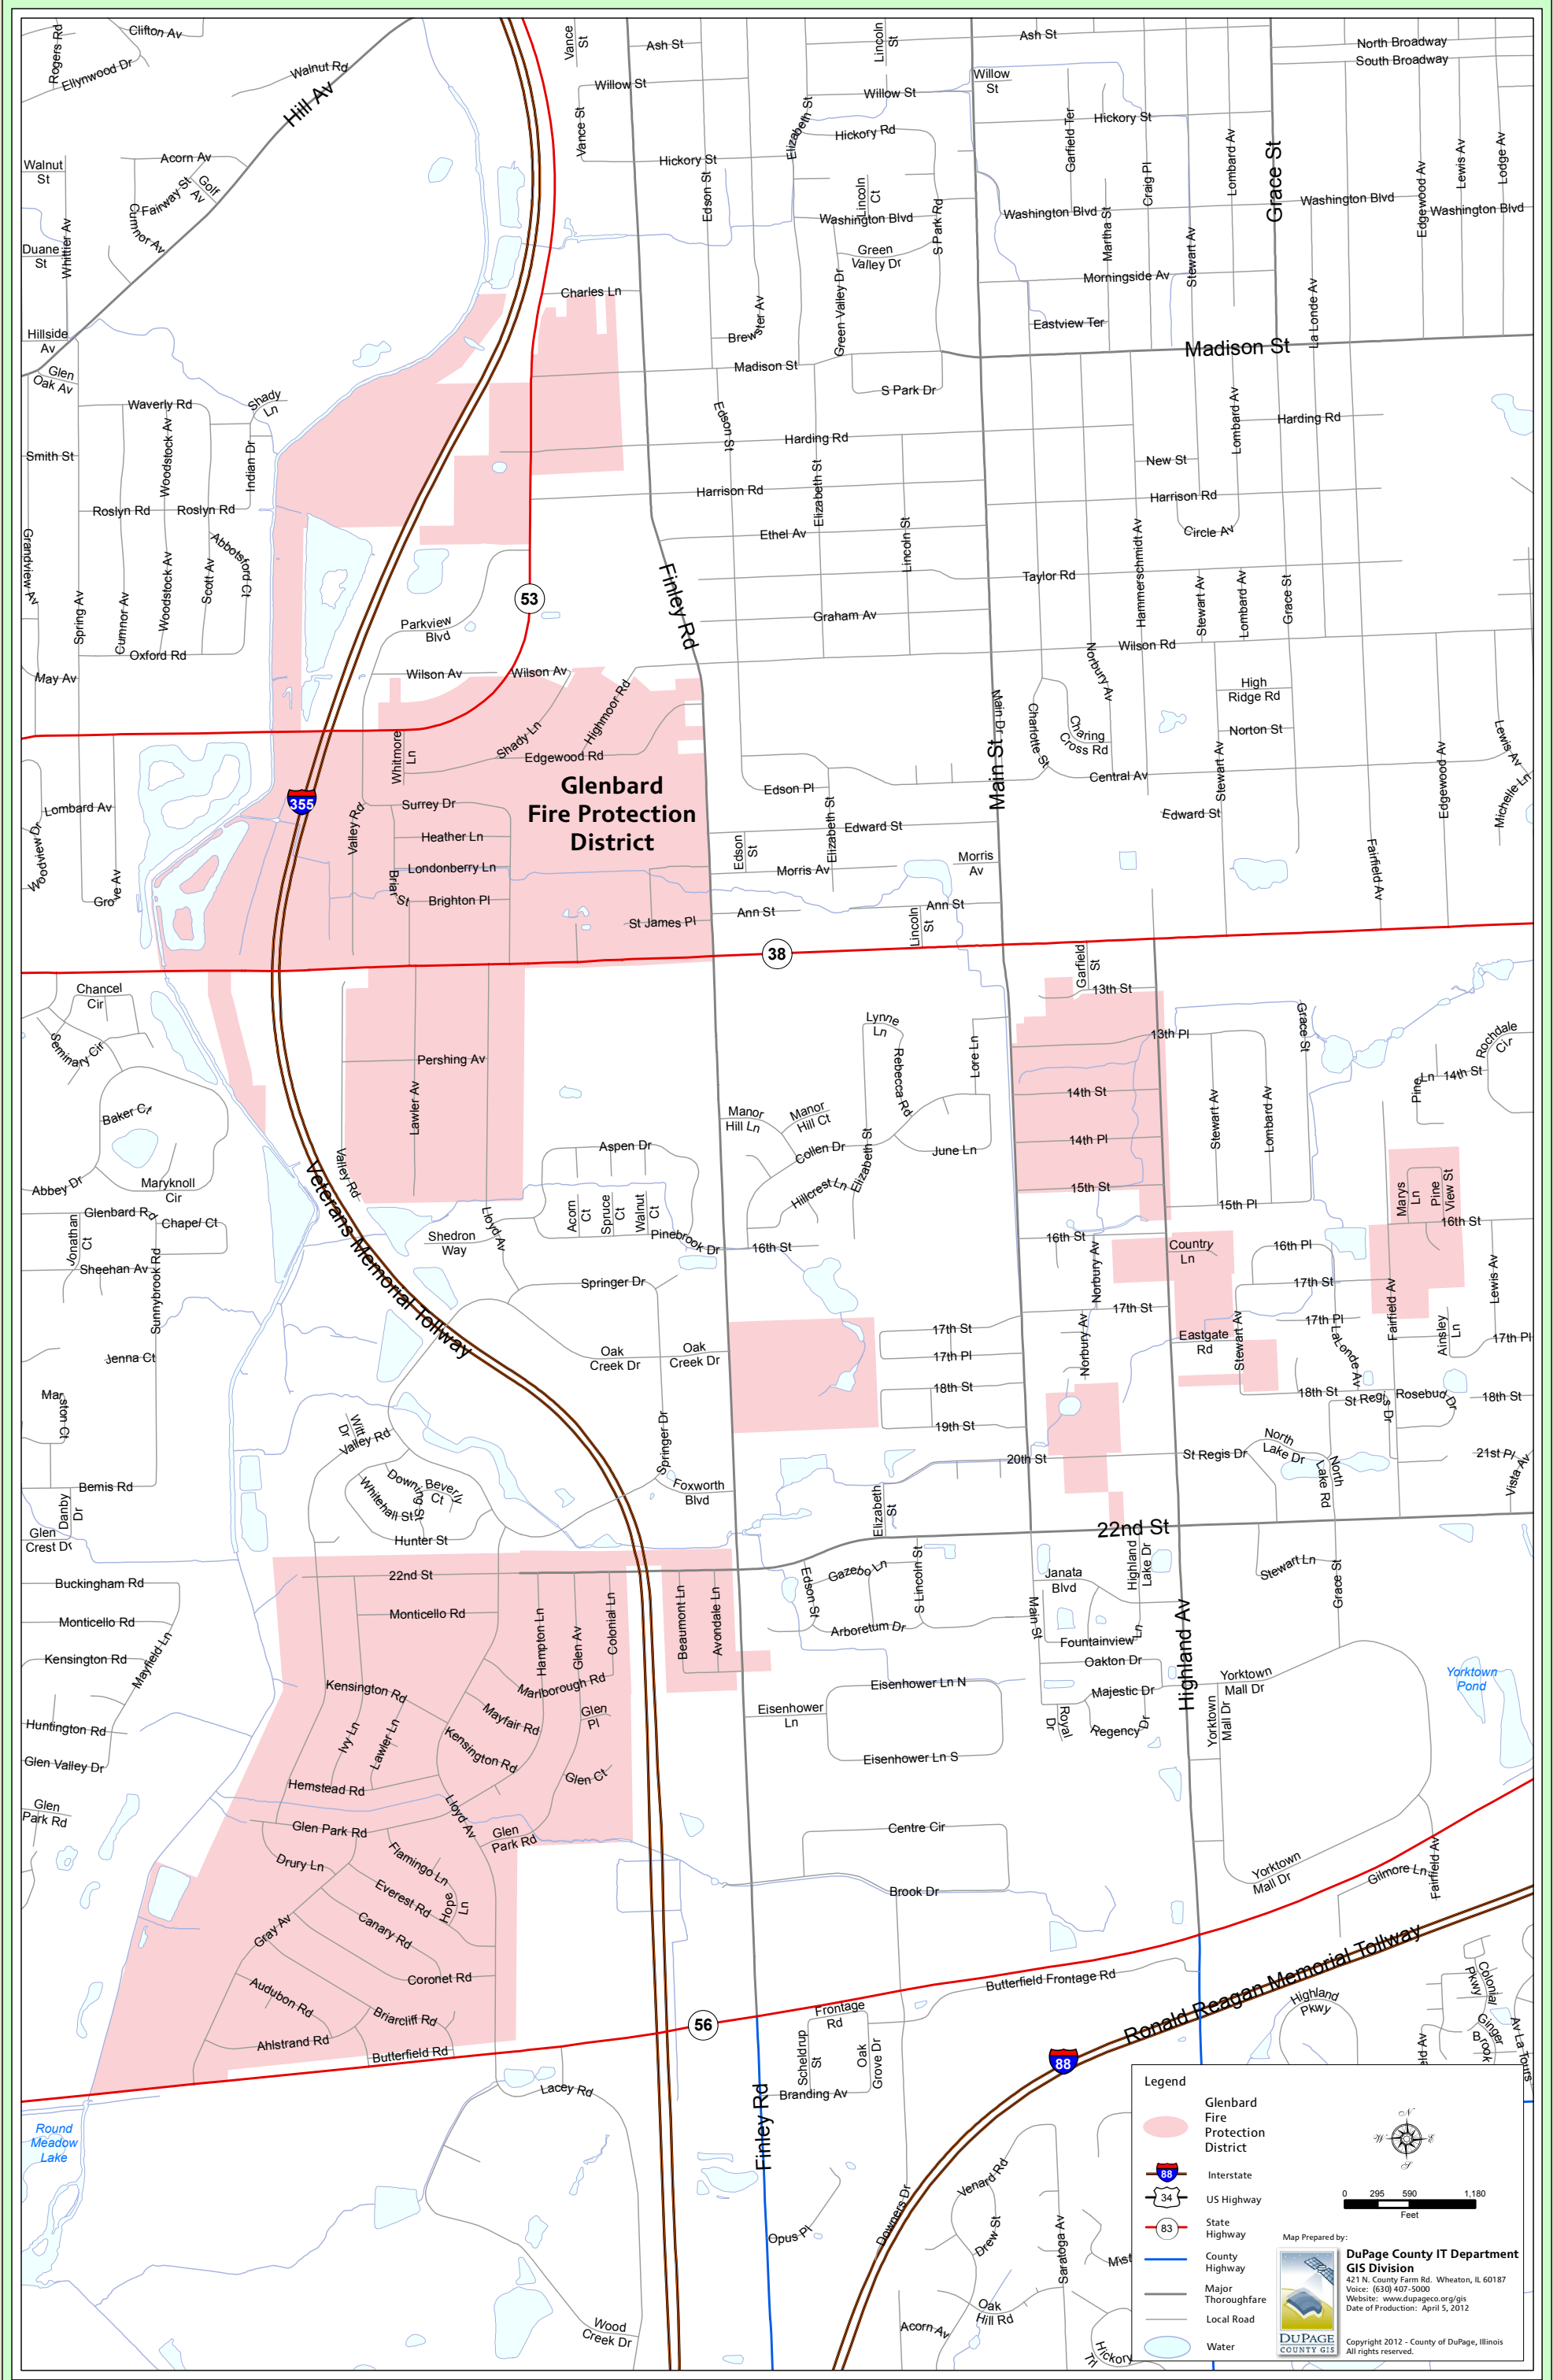

GLENBARD FIRE PROTECTION DISTRICT

DU PAGE COUNTY, ILLINOIS

Legend

- Glenbard Fire Protection District
- Interstate
- US Highway
- State Highway
- County Highway
- Major Thoroughfare
- Local Road
- Water

Map Prepared by:
DuPage County IT Department
GIS Division
 421 N. County Farm Rd., Wheaton, IL 60187
 Voice: (630) 407-5000
 Website: www.dupageco.org/gis
 Date of Production: April 5, 2012

Copyright 2012 - County of DuPage, Illinois
 All rights reserved.